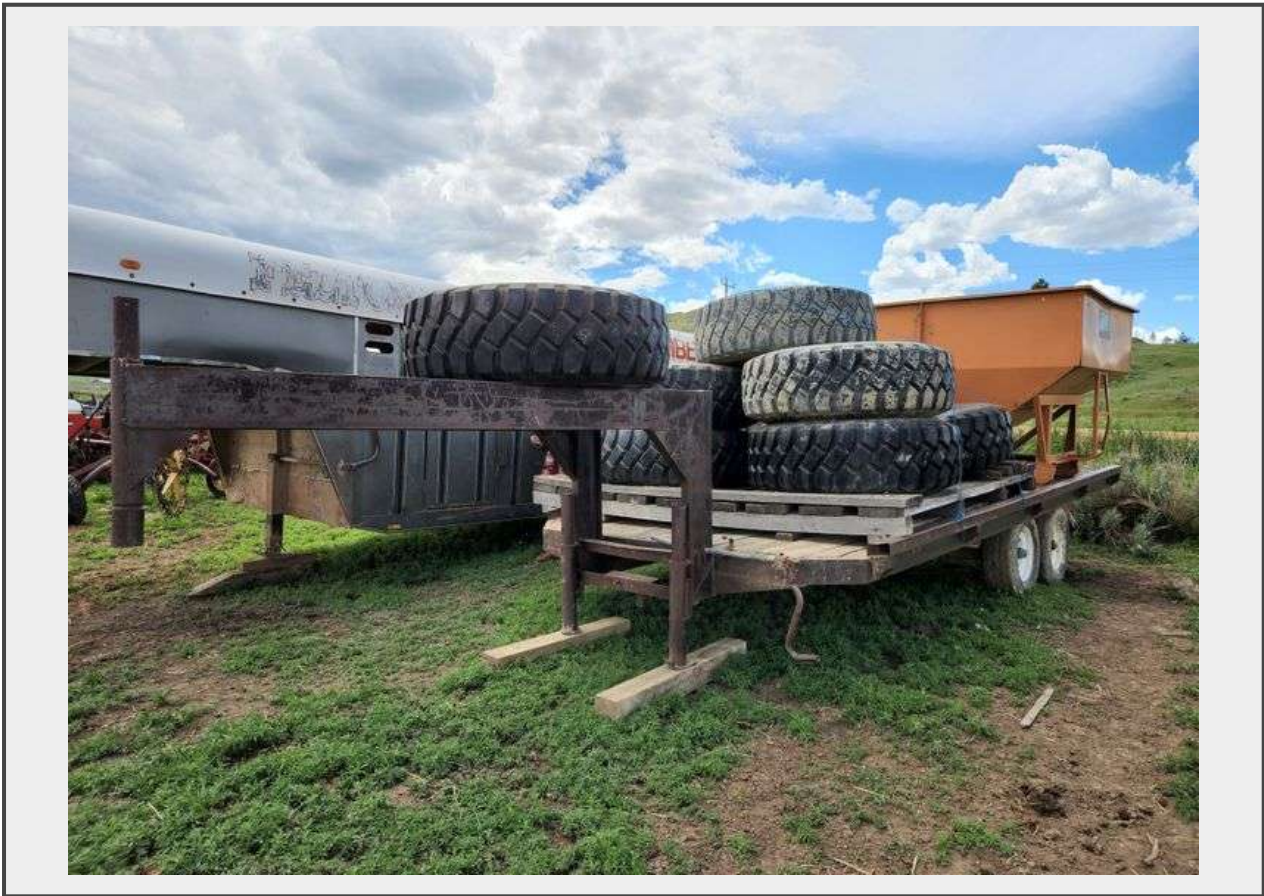

Sale Name: Mid-Summer Equipment Auction

LOT 1004 - 20' flatbed trailer, gooseneck, 8' wide - contents not included

Contact Russell Jorgensen, 406.784.6071

Description

Preview Contact: Russell Jorgensen, 406.784.6071

20' flatbed trailer, gooseneck, 8' wide, tandem axle, wood deck, missing jack & ball receiver, tires in poor condition, contents not included, s#8906-9, selling with a bill of sale only.

Quantity: 1

<https://www.ascentauction.com/>