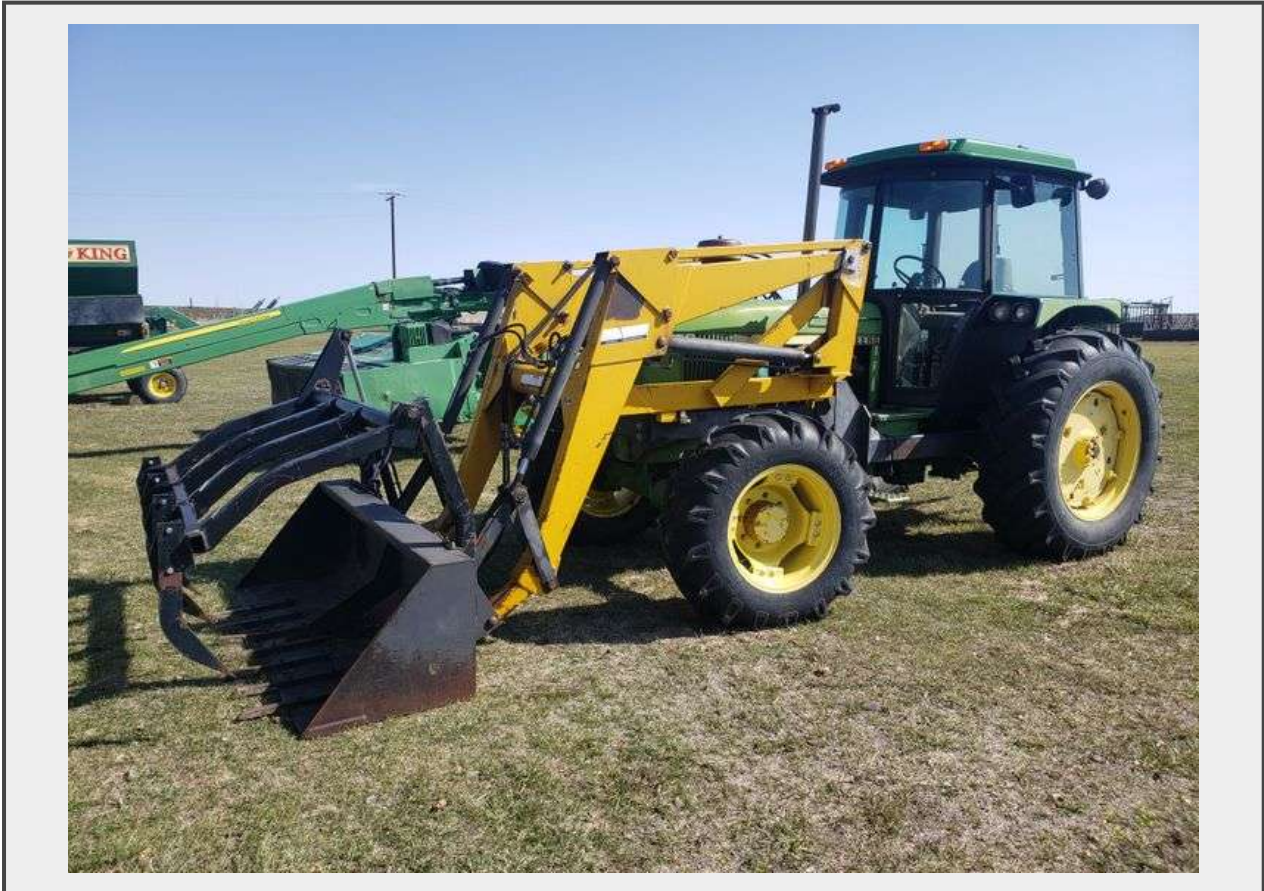

Sale Name: Gary Ward Retirement

LOT 5 - 1983 John Deere 2950 MFWD tractor w/ Ezee-On 115 grapple loader, 8,514 hrs

Description

1983 John Deere 2950 MFWD tractor w/ Ezee-On 115 grapple loader, 85hp, 8,514 hrs, diesel, cab, 7' bucket, 3pt. (missing top link) block heater, draw bar, 1000 PTO, (2) hydraulic remotes, 18.4-34 rear tires, 13.6-24 front tires, PIN#L029500496733

This tractor will be used on May 26th & 27th for loadout and can not be picked up until 5 pm on Friday May 27th.

Quantity: 1

<https://www.ascentauction.com/>