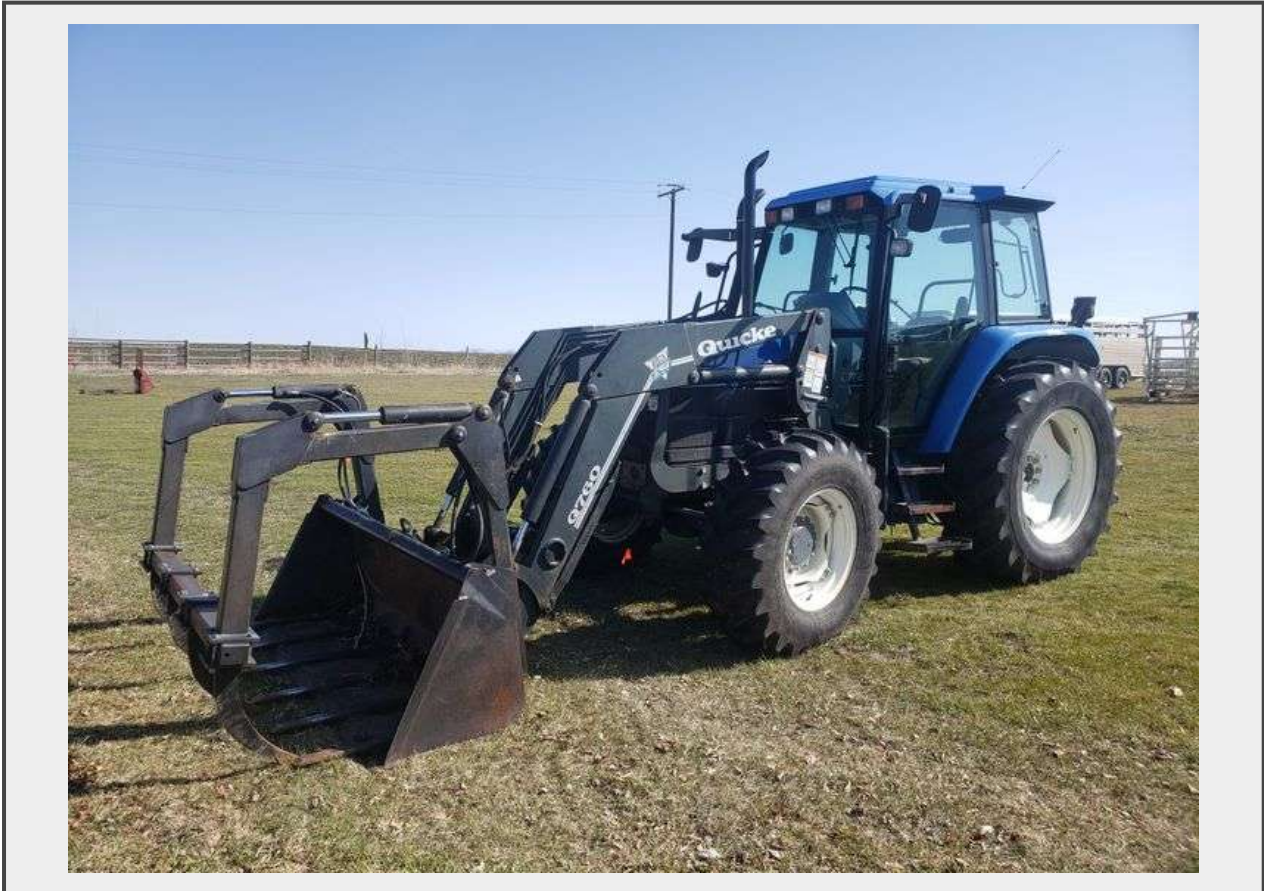

Sale Name: Gary Ward Retirement

LOT 8 - 2001 New Holland TS110 tractor w/ Quicke Q760 grapple loader, MFWD, 6,316 hrs

Description

2001 New Holland TS110 tractor w/ Quicke Q760 grapple loader, MFWD, 90hp, 6,316 hrs, diesel, cab, 3pt, drawbar, 540 PTO, 4 hyd. remotes, heat, A/C, stereo, S#160949B*618335

This tractor will be used on May 26th & 27th for loadout and can not be picked up until 5 pm on Friday May 27th.

Quantity: 1

<https://www.ascentauction.com/>