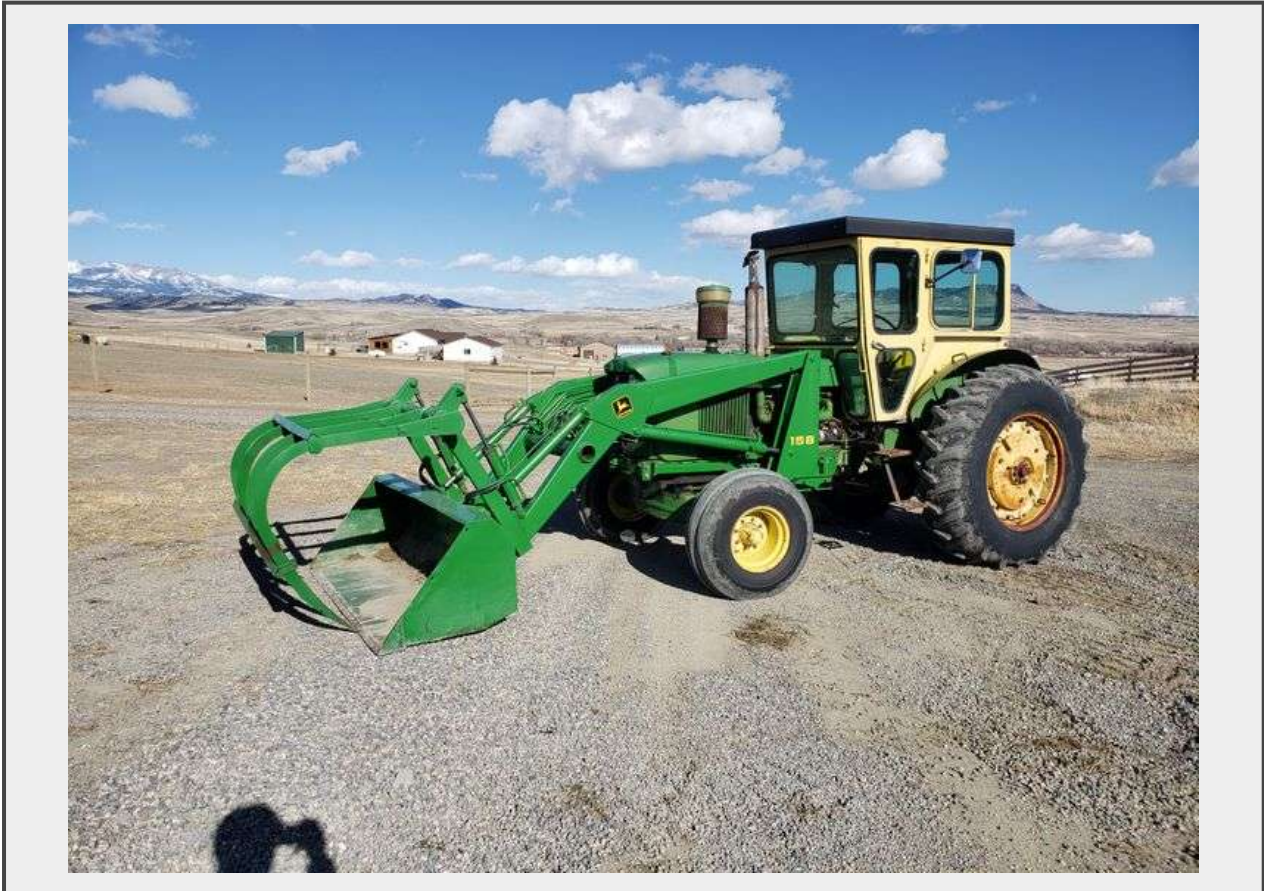

Sale Name: Mid Spring Ag & Construction Equipment Consignment Auction

LOT 302 - 1963 John Deere 4010 w/ John Deere 158 grapple loader, 80 hp, cab, 3,139 hrs

Contact Josh Huttinger, 406.220.0964

Description

Preview Contact: Josh Huttinger, 406.220.0964

1963 John Deere 4010 w/ John Deere 158 grapple loader, 80 hp, cab, 3,139 hrs, diesel, 540 & 1000 pto, 3pt, single rear hyd., heavy front end, s#53953, 18.4-34 rears & 10.00-16SL fronts. Note: lights inoperable